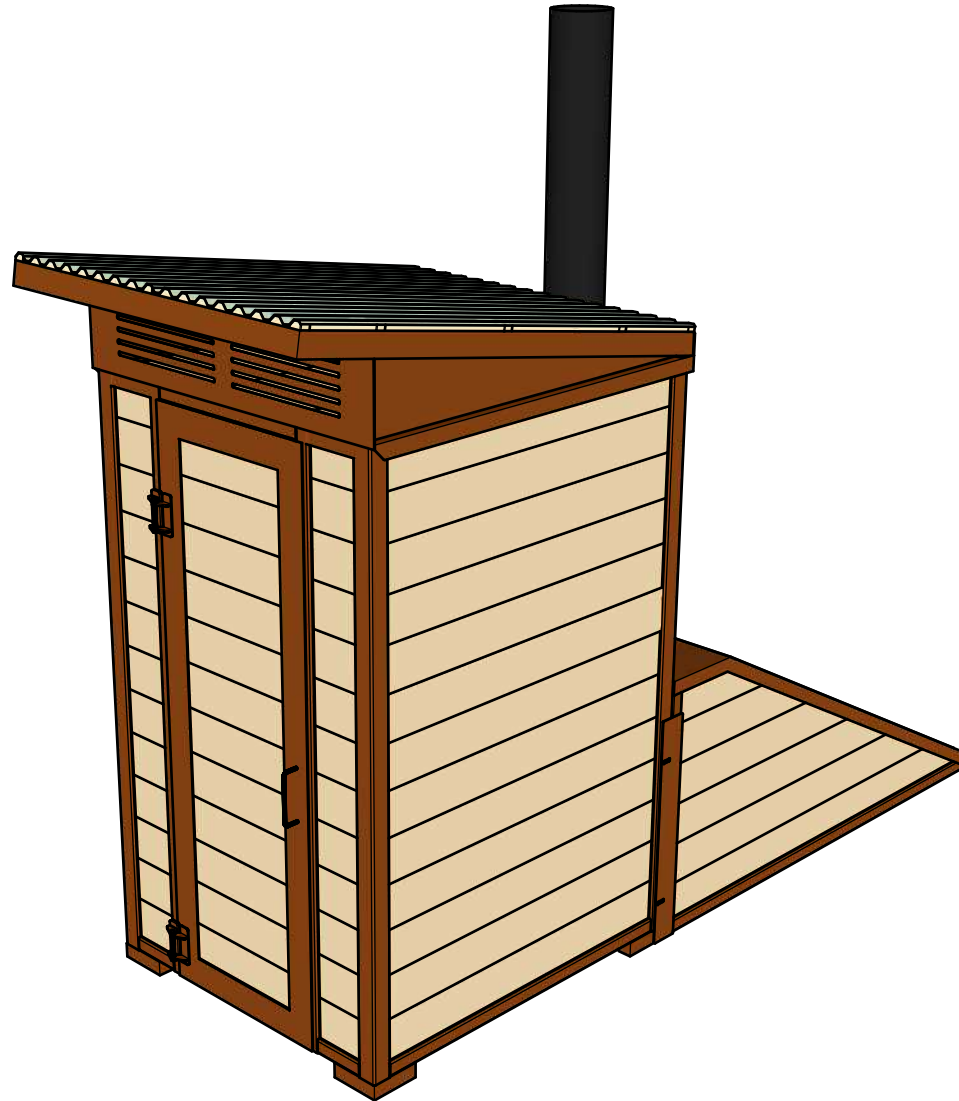

	<b>WISHBONE SITE FURNISHINGS LTD</b> 210-27090 GLOUCESTER WAY LANGLEY, BC			
	<b>DWG. TITLE:</b> FOREST SERIES OUTHOUSE BUILDING <b>REVISION:</b> 23/11/18 R:00			
<b>MATERIAL:</b> ALUMINUM	<b>DWG. NO.</b> DWSBOH23111800	<b>DRAWN BY:</b> JAMES NEDEN		
<b>PATTERN NO.</b> N/A	<b>MODEL NO.</b> FSTB-1-TT	<b>SCALE:</b> 1:48	<b>SHEET:</b> 1 OF 2	<b>DATE:</b> 23 NOV 18

	<b>WISHBONE SITE FURNISHINGS LTD</b> 210-27090 GLOUCESTER WAY LANGLEY, BC			
	<b>DWG. TITLE:</b> FOREST SERIES OUTHOUSE BUILDING <b>REVISION:</b> 23/11/18 R:00			
<b>MATERIAL:</b> ALUMINUM	<b>DWG. NO.</b> DWSBOH23111800	<b>DRAWN BY:</b> JAMES NEDEN		
<b>PATTERN NO.</b> N/A	<b>MODEL NO.</b> ESTB-1-TT	<b>SCALE:</b> AS SHOWN	<b>SHEET:</b> 2 OF 2	<b>DATE:</b> 23 NOV 18